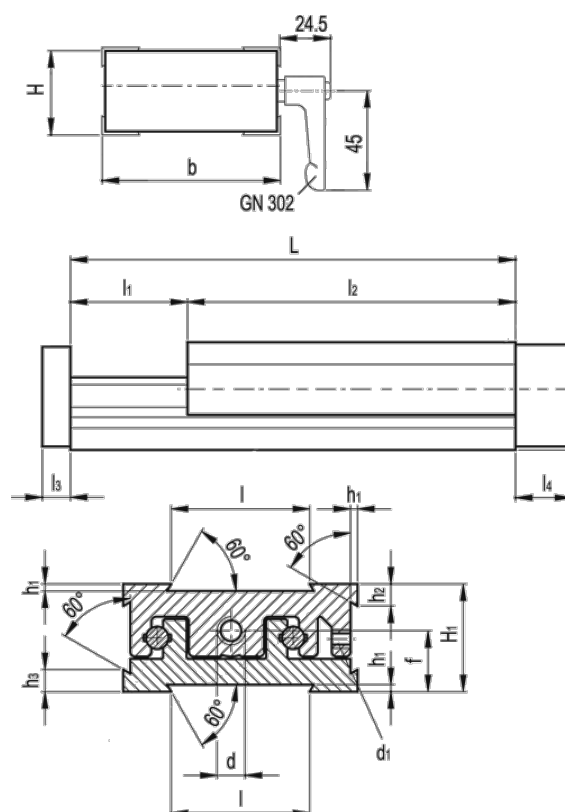

Data Sheet

Article number: 20783021

Description: Adjustable slide unit
GN 900-80-170-50-S-2

Measures

$b = 80$	$h3 = 10.0$
$d = M8 \times 1$	$l = 50$
$d1 = M5$	$L - l1 = 170-50$
$f = 20.5$	$l2 = 120$
$H = 35.5$	$l3 = 8$
$h1 = 2.0$	$l4 = 16$
$H1 = 36$	
$h2 = 10.0$	